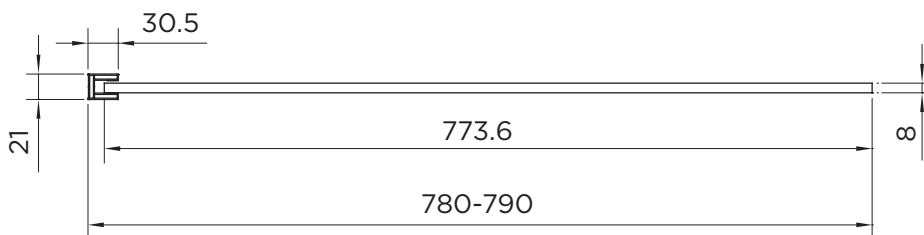

WETROOM SPECIFICATION

wetroom 8

RANGE	WETROOM 8
PRODUCT	WETROOM
CODE	AQ8243S
SIZE	800
PROFILE COLOUR	SILVER
GLASS THICKNESS	8mm
GLASS FINISH	CLEAR
GLASS TREATMENT	CLEAN & CLEAR™
HEIGHT	2000
ADJUSTMENT IN RECESS	780-790
ADJUSTMENT WITH SIDE PANEL	N/A
OPTIONAL FLIPPER PANEL	YES
APERTURE	N/A
GUARANTEE	LIFETIME
CE	YES/EN14428
GLASS BS EN	EN12150-1T
PROFILE MATERIAL	ALUMINUM/6463#
HANDLE MATERIAL	N/A
HINGE MATERIAL	N/A
QUICK RELEASE ROLLERS	N/A
GLASS PANEL SIZE	773.6
MOVING PANEL SIZE	N/A
PRODUCT HAND	UNIVERSAL
PRODUCT WEIGHT	36KG
PACKAGED DIMENSIONS	2080x837x60
BARCODE	5031978062061

All measurements in mm and are nominal