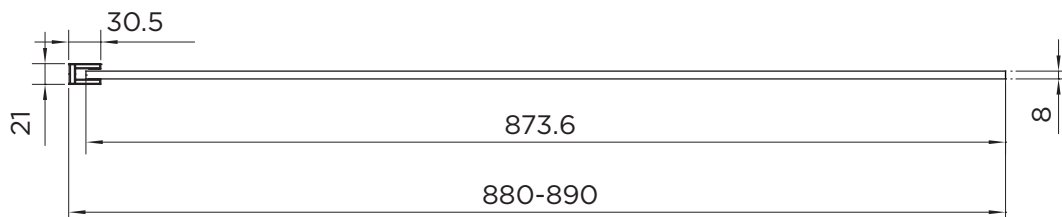

## wetroom 8

RANGE	WETROOM 8
PRODUCT	WETROOM
CODE	AQ8244S
SIZE	900
PROFILE COLOUR	SILVER
GLASS THICKNESS	8mm
GLASS FINISH	CLEAR
GLASS TREATMENT	CLEAN & CLEAR™
HEIGHT	2000
ADJUSTMENT IN RECESS	880-890
ADJUSTMENT WITH SIDE PANEL	N/A
OPTIONAL FLIPPER PANEL	YES
APERTURE	N/A
GUARANTEE	LIFETIME
CE	YES/EN14428
GLASS BS EN	EN12150-1T
PROFILE MATERIAL	ALUMINUM/6463#
HANDLE MATERIAL	N/A
HINGE MATERIAL	N/A
QUICK RELEASE ROLLERS	N/A
GLASS PANEL SIZE	873.6
MOVING PANEL SIZE	N/A
PRODUCT HAND	UNIVERSAL
PRODUCT WEIGHT	39KG
PACKAGED DIMENSIONS	2080x937x60
BARCODE	5031978062078

All measurements in mm and are nominal