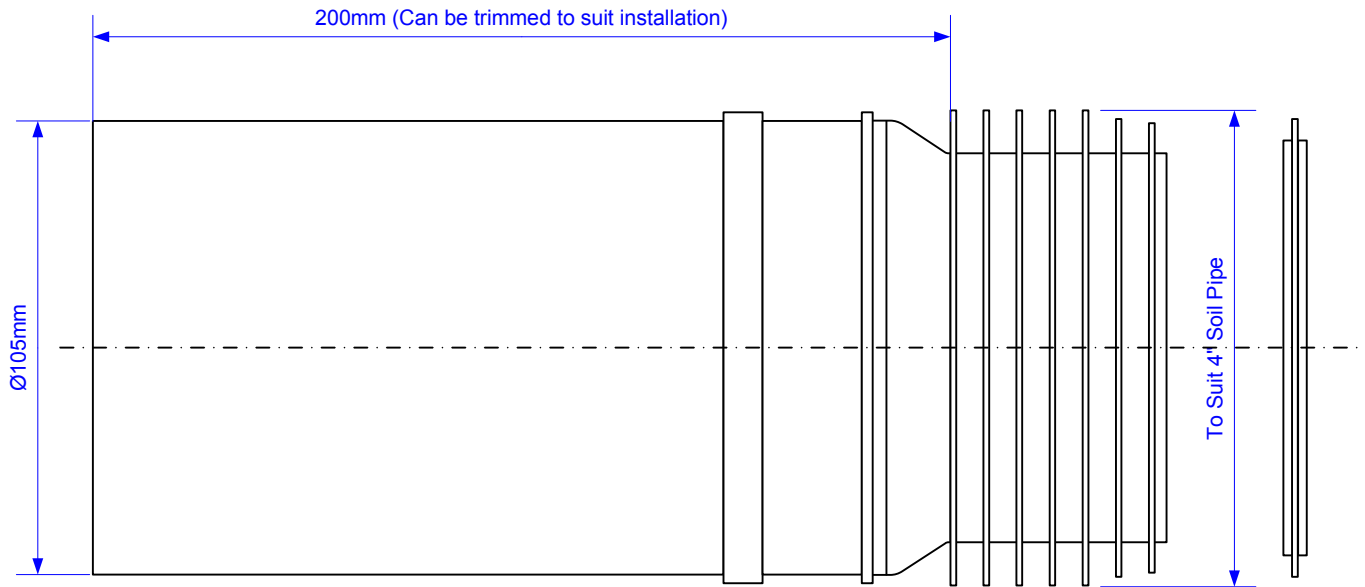

# MAC-EXTA

Drawing verified  
correct as of:

07/05/2015  
RM

DRAWN BY

RM

SCALE

1: 1.75

REVISED